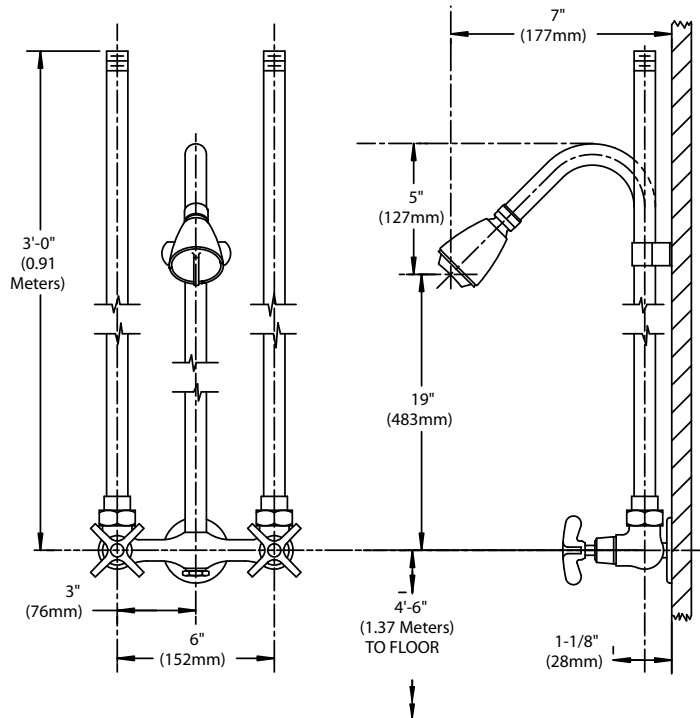

COMMANDER®

SC-1210-AF

SC-1220-AF

Exposed Showers

GENERAL SPECIFICATION

Commander exposed shower on 6" centers. 1/4 turn ceramic cartridges covered by 25-year warranty. Chrome plated patented vandal-resistant four arm handles with color-coded indexes. Reversible valve body. S-2272-E2 showerhead with flow control device reduces flow to 2.5 gpm/9.46 lpm maximum to meet existing ASME A112.18.1/CSA B125.1 standard.

OPTIONS

SUFFIX	DESCRIPTION
<input type="checkbox"/> LH	Less showerhead
<input type="checkbox"/> LSP	Less supply pipe (SC-1210-AF only)
<input type="checkbox"/> 1	S-2251 showerhead
<input type="checkbox"/> 2	S-2252 showerhead
<input type="checkbox"/> 2VR	S-2252 vandal-resistant showerhead
<input type="checkbox"/> 3	S-2253 showerhead
<input type="checkbox"/> 6	S-2288 showerhead
<input type="checkbox"/> 9	S-2292 showerhead

This space for Architect/Engineer approval.

ROUGH-INS

SC-1210-AF

NOTE: Unless otherwise specified, all inlets are 1/2" NPTM. Unless otherwise specified, all dimensions are in inches and are subject to change without notice.

SC-1220-AF

NOTE: Unless otherwise specified, all inlets are 1/2" NPTF. Unless otherwise specified, all dimensions are in inches and are subject to change without notice.