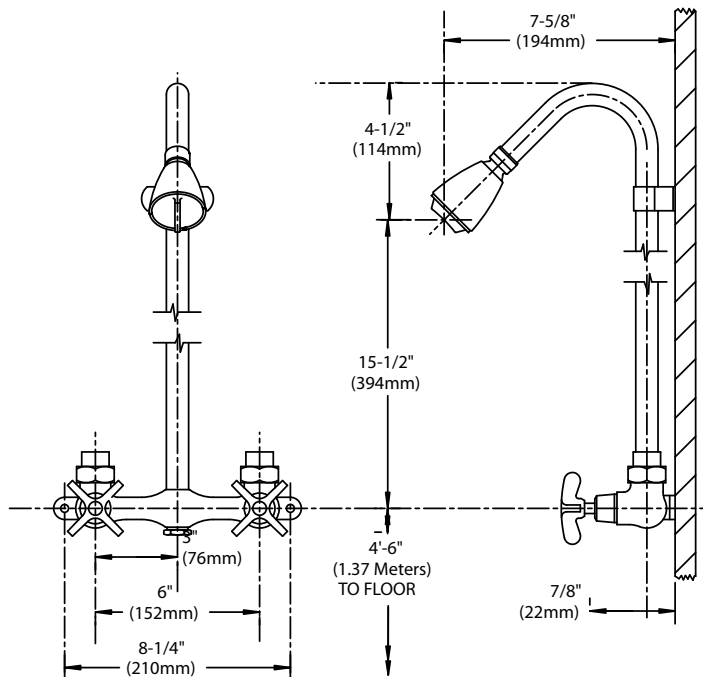

COMMANDER®

SC-1210-AF

SC-1220-AF

Exposed Showers

GENERAL SPECIFICATION

Commander exposed shower on 6" centers. 1/4 turn ceramic cartridges covered by 25-year warranty. Chrome plated patented vandal-resistant four arm handles with color-coded indexes. Reversible valve body. S-2272-E2 showerhead with flow control device reduces flow to 2.5 gpm/9.46 lpm maximum to meet existing ASME A112.18.1/CSA B125.1 standard.

OPTIONS

SUFFIX	DESCRIPTION
<input type="checkbox"/> LH	Less showerhead
<input type="checkbox"/> LSP	Less supply pipe (SC-1210-AF only)
<input type="checkbox"/> 1	S-2251 showerhead
<input type="checkbox"/> 2	S-2252 showerhead
<input type="checkbox"/> 2VR	S-2252 vandal-resistant showerhead
<input type="checkbox"/> 3	S-2253 showerhead
<input type="checkbox"/> 6	S-2288 showerhead
<input type="checkbox"/> 9	S-2292 showerhead

This space for Architect/Engineer approval.

ROUGH-INS

SC-1210-AF

NOTE: Unless otherwise specified, all inlets are 1/2" NPTM. Unless otherwise specified, all dimensions are in inches and are subject to change without notice.

SC-1220-AF

NOTE: Unless otherwise specified, all inlets are 1/2" NPTF. Unless otherwise specified, all dimensions are in inches and are subject to change without notice.