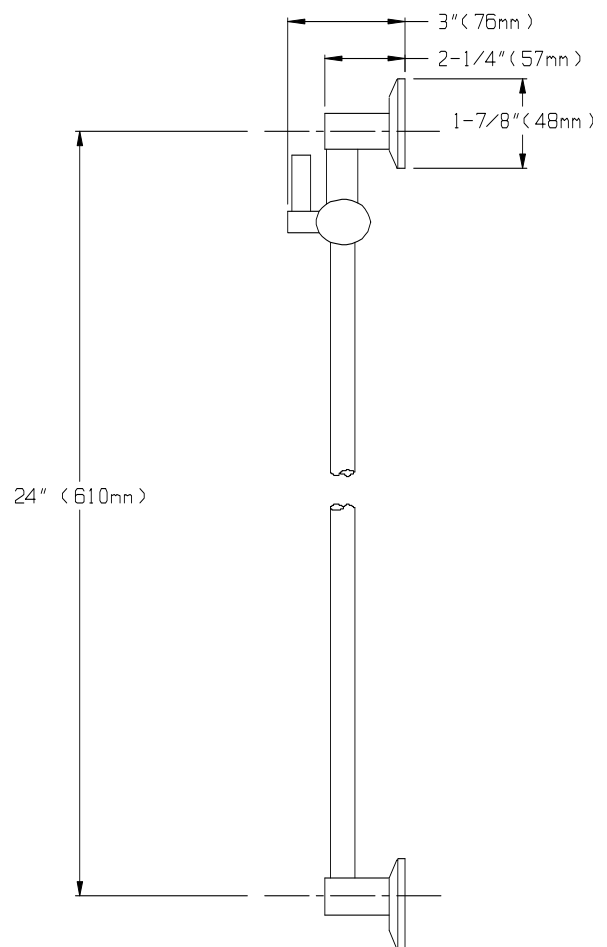

SPEAKMAN COMPANY

VS-123 Installation, Maintenance & Operation Instructions

VERSATILE ® 24" SLIDE BAR

DESCRIPTION

Speakman VERSATILE ® 24" chrome plated slide bar with mounting screws.

SPECIFICATIONS

SHIPPING WEIGHT: 1.5 LBS.

INSTALLATION

Location of the bar is optional but restricted by the hose length. Attach bar to wall using fasteners supplied. Slip hand held shower with swivel connector onto post. Adjust height of post handle. Tighten handle to lock into place.

MAINTENANCE

The gleaming finish of your SPEAKMAN VERSATILE ® VS-123 slide bar can be cleaned by Using mild soap and warm water. Dry immediately with a soft, clean cloth for best results.

ROUGH-IN MEASUREMENTS

Product improvements may cause specification and dimensional changes without notice.

SPEAKMAN®

PO Box 191 Wilmington, DE 19899 Phone: 800-537-2107 Fax: 800-977-2747
Visit us on the web at www.speakmancompany.com

9/07
REV 2
92-1793